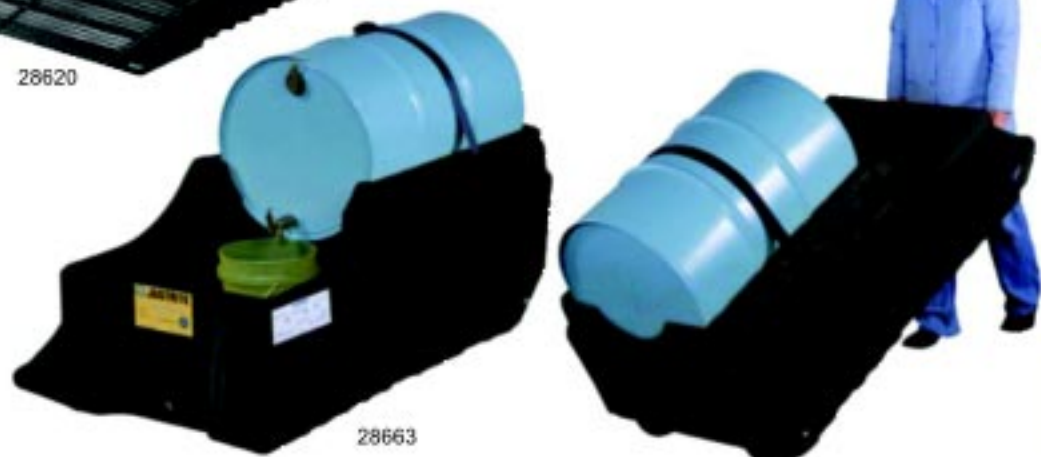

EcoPolyBlend Accumulation Centers

Twice as good for the environment... EPA compliant and made of eco-friendly recycled polyethylene!

Model	Description	Sump Cap Gallons	Load Cap Kgs	Outside Dim WxDXH
28655	2 drum BK	24	1134	49"x25"x5 1/2"
28657	4 drum BK	49	2268	49"x49"x5 1/2"
28658	6 drum YL	73	3402	73"x49"x5 1/2"
28659	6 drum BK	73	3402	73"x49"x5 1/2"
28661	8 drum BK	98	4536	97"x49"x5 1/2"
28650	Yellow Ramp			

6 and 8 Drum Centers Meet or Exceed Regulations EPA 40 CFR 264.175, NFPA 1 the Uniform Fire Code 60.3.2.10, International Fire Code 2704.2.3 Spill Prevention, Control and Countermeasures (SPCC) Compliant, NFPA 30 9.13.1 and OSHA 29 CFR 1910.106(e)(2)(iii)

EcoPolyBlend Spill Control Pallets

Meets or Exceeds
EPA 40 CFR 264.175
NFPA 1 the Uniform Fire Code 60.3.2.10
International Fire Code 2704.2.3
Spill Prevention, Control and Countermeasures (SPCC) Compliant
NFPA 30 9.13.1 and
OSHA 29 CFR 1910.106(e)(2)(iii)

Model	Description	Sump Cap Gallons	Load Cap Kgs	Outside Dim WxDXH
28623	2 drum BK	66	1134	49"x25"x18"
28625	2 drum BK drain	66	1134	49"x49"x18"
28635	4 drum BK	73	2268	49"x49"x10 1/4"
28636	4 drum YL drain	73	2268	49"x49"x10 1/4"
28620	Yellow Ramp for 4 drum square			

EcoPolyBlend Low Line Pallets

Model	Description	Outside Dim WxDXH
28672	2 drum BK	55"x45"x9"
28673	4 drum BK	55"x55"x9"
28620	Black Ramp load 1000lbs(455kgs)	48"x59.75"x11.25"

Meets or Exceeds
EPA 40 CFR 264.17
NFPA 1 the Uniform Fire Code 60.3.2.10
International Fire Code 2704.2.3
Spill Prevention, Control and Countermeasures (SPCC) Compliant
NFPA 30 9.13.1 and
OSHA 29 CFR 1910.106(e)(2)(iii)

Super low 9" ergonomics working height

28663

EcoPolyBlend™ Drum Management System